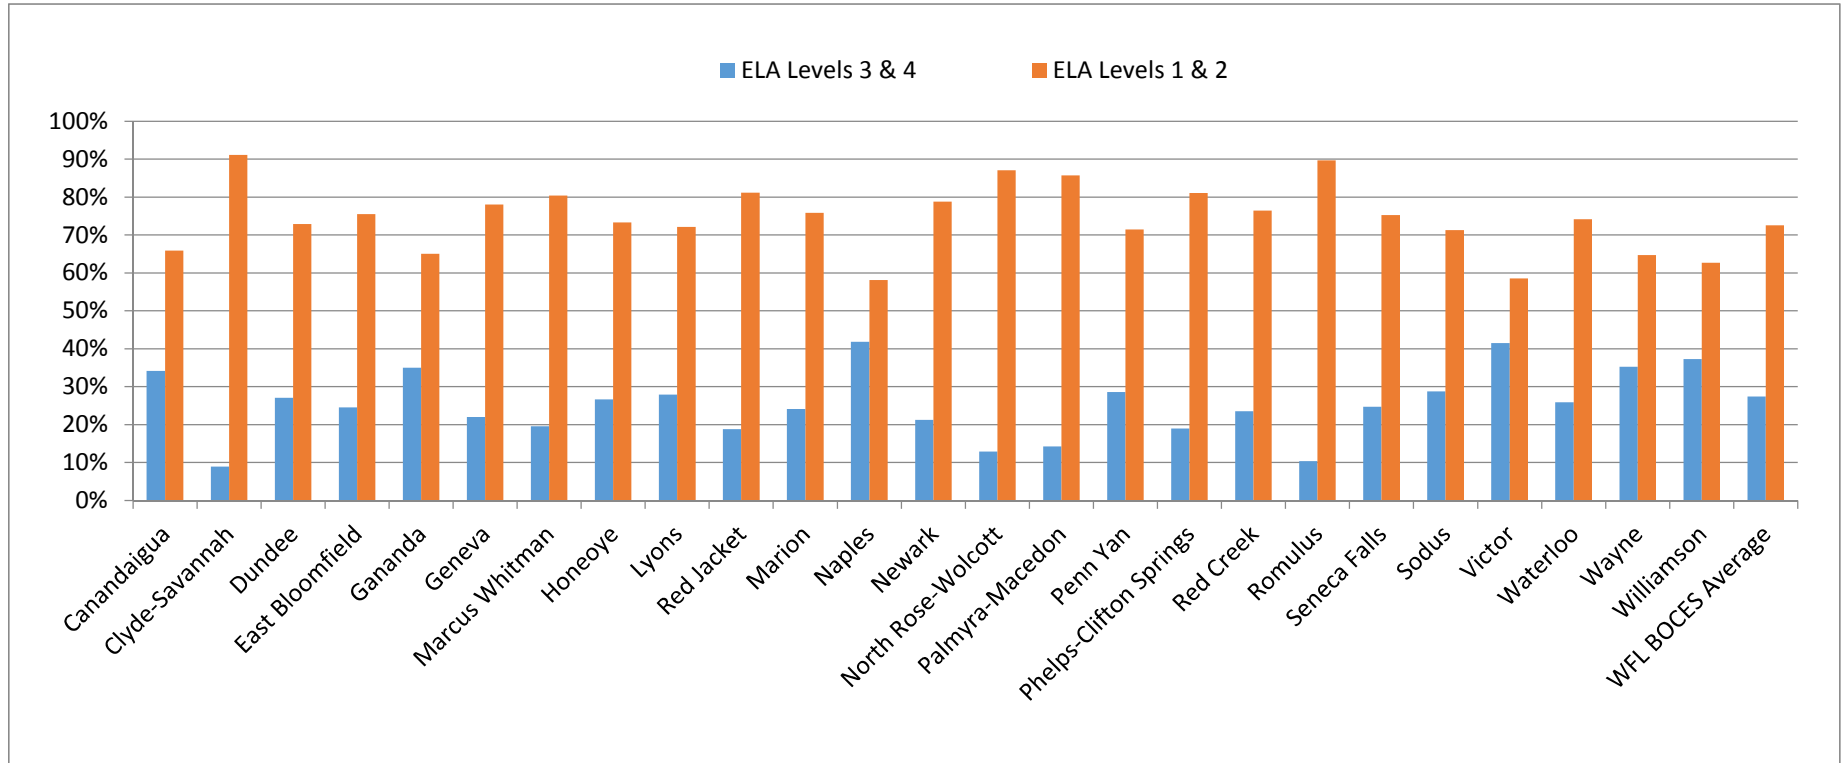

2013-14 ELA 6
Combined Percent Scoring at Level 1&2 and 3&4
WFL BOCES Component Districts

Performance Level	Canandaigua	Clyde-Savannah	Dundee	East Bloomfield	Gananda	Geneva	Marcus Whitman	Honeoye	Lyons	Red Jacket	Marion	Naples
ELA Levels 3 & 4	34%	9%	27%	25%	35%	22%	20%	27%	28%	19%	24%	42%
ELA Levels 1 & 2	66%	91%	73%	75%	65%	78%	80%	73%	72%	81%	76%	58%

	North Rose-Wolcott	Palmyra-Macedon	Penn Yan	Phelps-Clifton Springs	Red Creek	Romulus	Seneca Falls	Sodus	Victor	Waterloo	Wayne	Williamson	WFL BOCES Average	
	21%	13%	14%	29%	19%	24%	10%	25%	29%	41%	26%	35%	37%	27%
	79%	87%	86%	71%	81%	76%	90%	75%	71%	59%	74%	65%	63%	73%