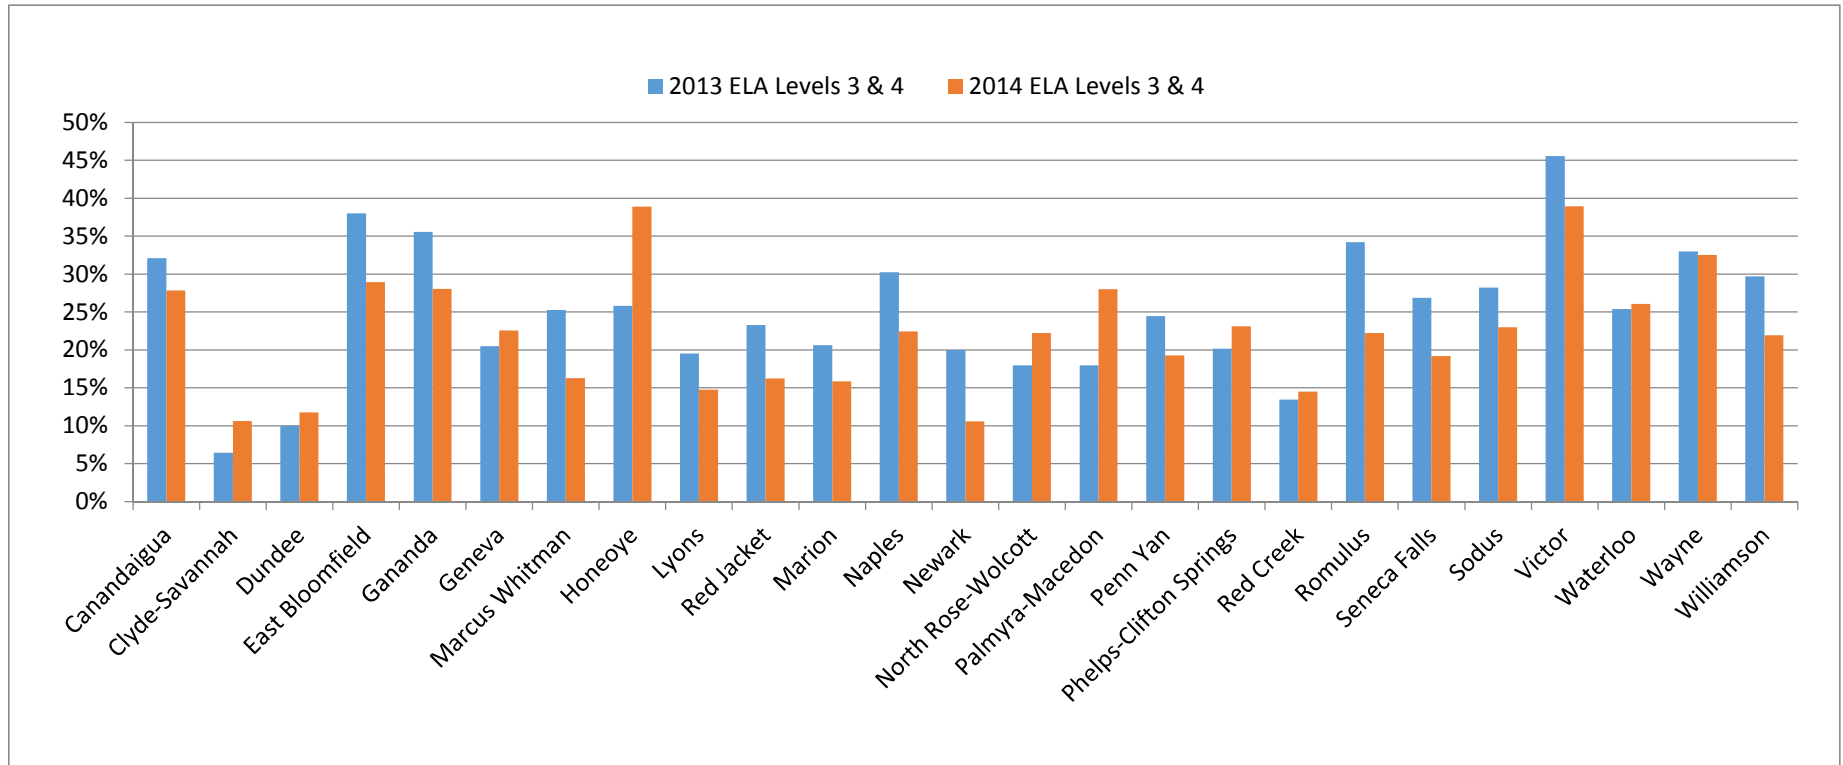

2013 and 2014 ELA 5
Percent Scoring at Level 3&4
WFL BOCES Component Districts

Performance Level	Canandaigua	Clyde-Savannah	Dundee	East Bloomfield	Gananda	Geneva	Marcus Whitman	Honeoye	Lyons	Red Jacket	Marion	Naples
2013 ELA Levels 3 & 4	32%	6%	10%	38%	36%	21%	25%	26%	20%	23%	21%	30%
2014 ELA Levels 3 & 4	28%	11%	12%	29%	28%	23%	16%	39%	15%	16%	16%	22%

Newark	North Rose-Wolcott	Palmyra-Macedon	Penn Yan	Phelps-Clifton Springs	Red Creek	Romulus	Seneca Falls	Sodus	Victor	Waterloo	Wayne	Williamson
20%	18%	18%	24%	20%	13%	34%	27%	28%	46%	25%	33%	30%
11%	22%	28%	19%	23%	15%	22%	19%	23%	39%	26%	33%	22%