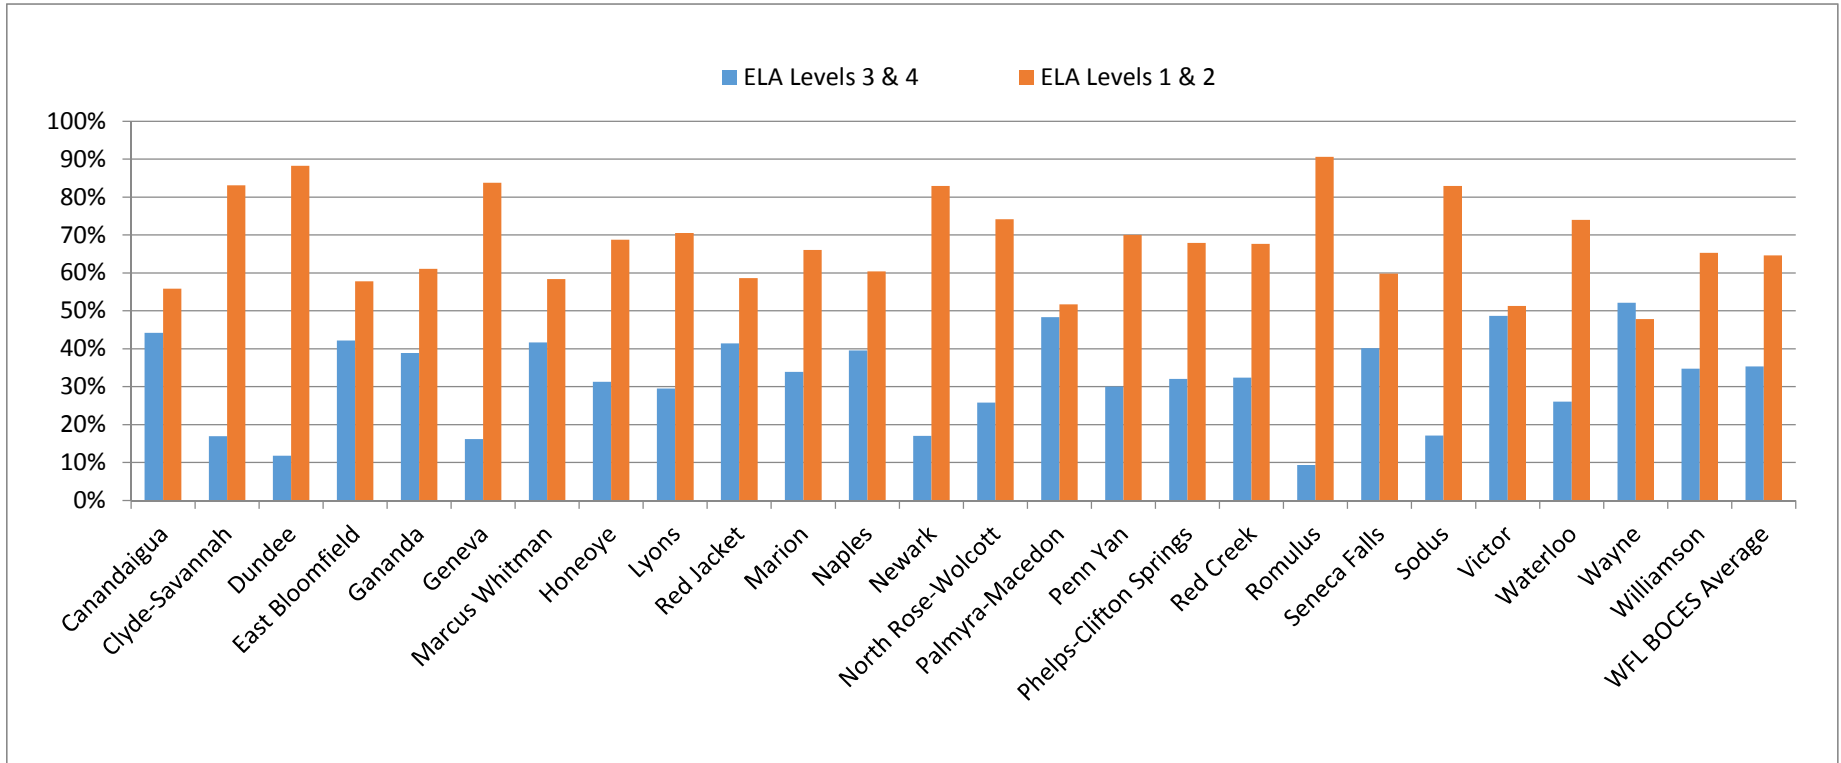

2013-14 ELA 8
Combined Percent Scoring at Level 1&2 and 3&4
WFL BOCES Component Districts

Performance Level	Canandaigua	Clyde-Savannah	Dundee	East Bloomfield	Gananda	Geneva	Marcus Whitman	Honeoye	Lyons	Red Jacket	Marion	Naples
ELA Levels 3 & 4	44%	17%	12%	42%	39%	16%	42%	31%	30%	41%	34%	40%
ELA Levels 1 & 2	56%	83%	88%	58%	61%	84%	58%	69%	70%	59%	66%	60%

	North Rose-Wolcott	Palmyra-Macedon	Penn Yan	Phelps-Clifton Springs	Red Creek	Romulus	Seneca Falls	Sodus	Victor	Waterloo	Wayne	Williamson	WFL BOCES Average
	17%	26%	30%	32%	32%	9%	40%	17%	49%	26%	52%	35%	35%
	83%	74%	70%	68%	68%	91%	60%	83%	51%	74%	48%	65%	65%