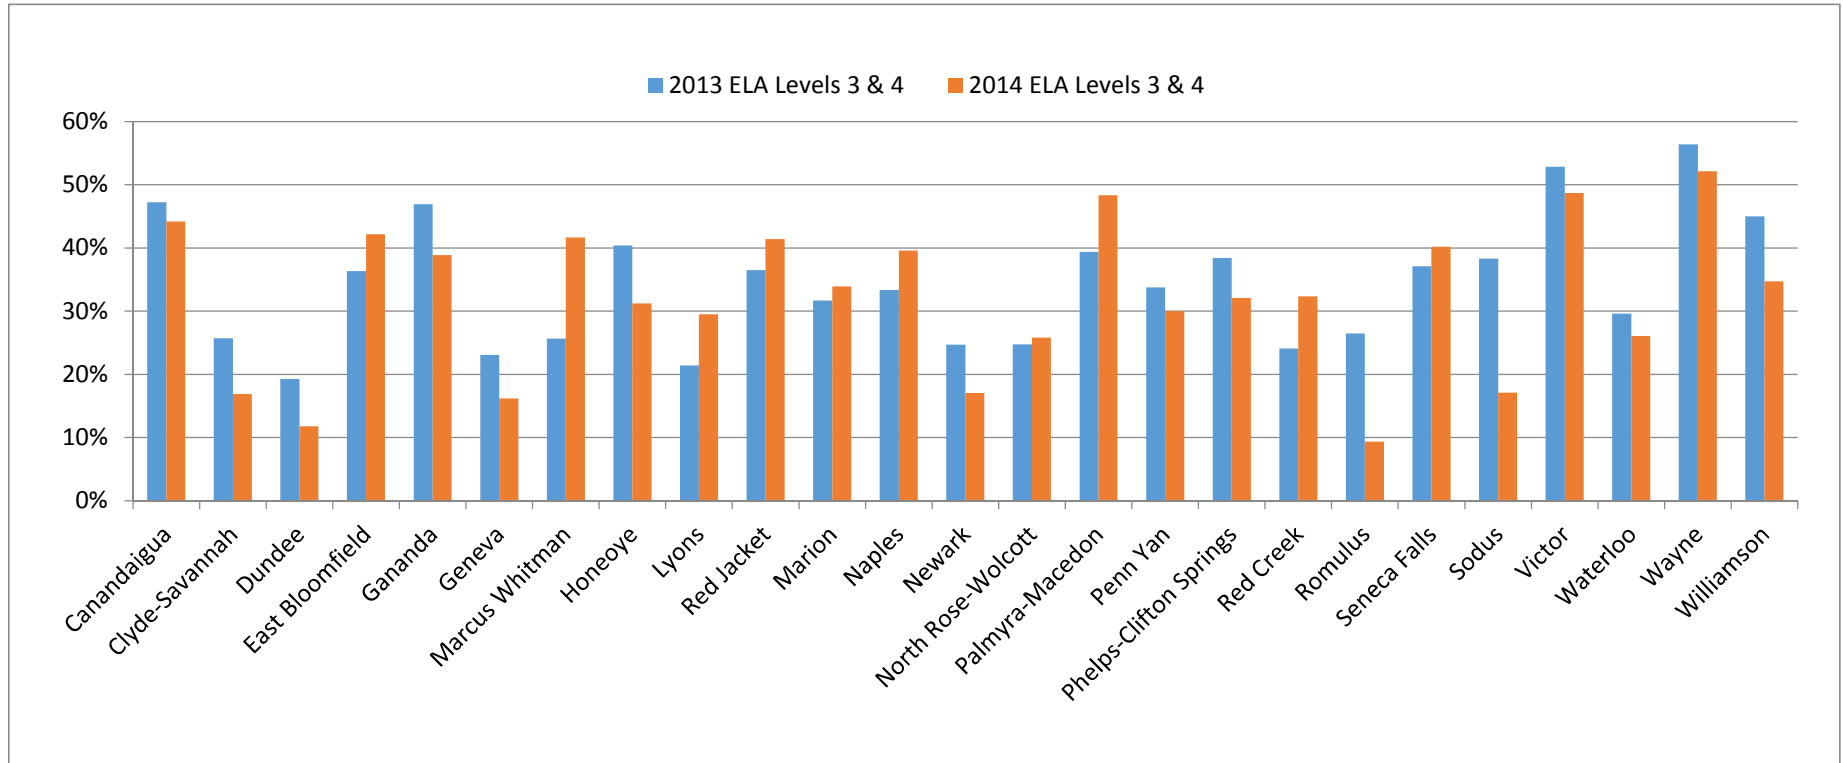

2013 and 2014 ELA 8
Percent Scoring at Level 3&4
WFL BOCES Component Districts

Performance Level	Canandaigua	Clyde-Savannah	Dundee	East Bloomfield	Gananda	Geneva	Marcus Whitman	Honeoye	Lyons	Red Jacket	Marion	Naples
2013 ELA Levels 3 & 4	47%	26%	19%	36%	47%	23%	26%	40%	21%	37%	32%	33%
2014 ELA Levels 3 & 4	44%	17%	12%	42%	39%	16%	42%	31%	30%	41%	34%	40%

Newark	North Rose-Wolcott	Palmyra-Macedon	Penn Yan	Phelps-Clifton Springs	Red Creek	Romulus	Seneca Falls	Sodus	Victor	Waterloo	Wayne	Williamson
25%	25%	39%	34%	38%	24%	26%	37%	38%	53%	30%	56%	45%
17%	26%	48%	30%	32%	32%	9%	40%	17%	49%	26%	52%	35%