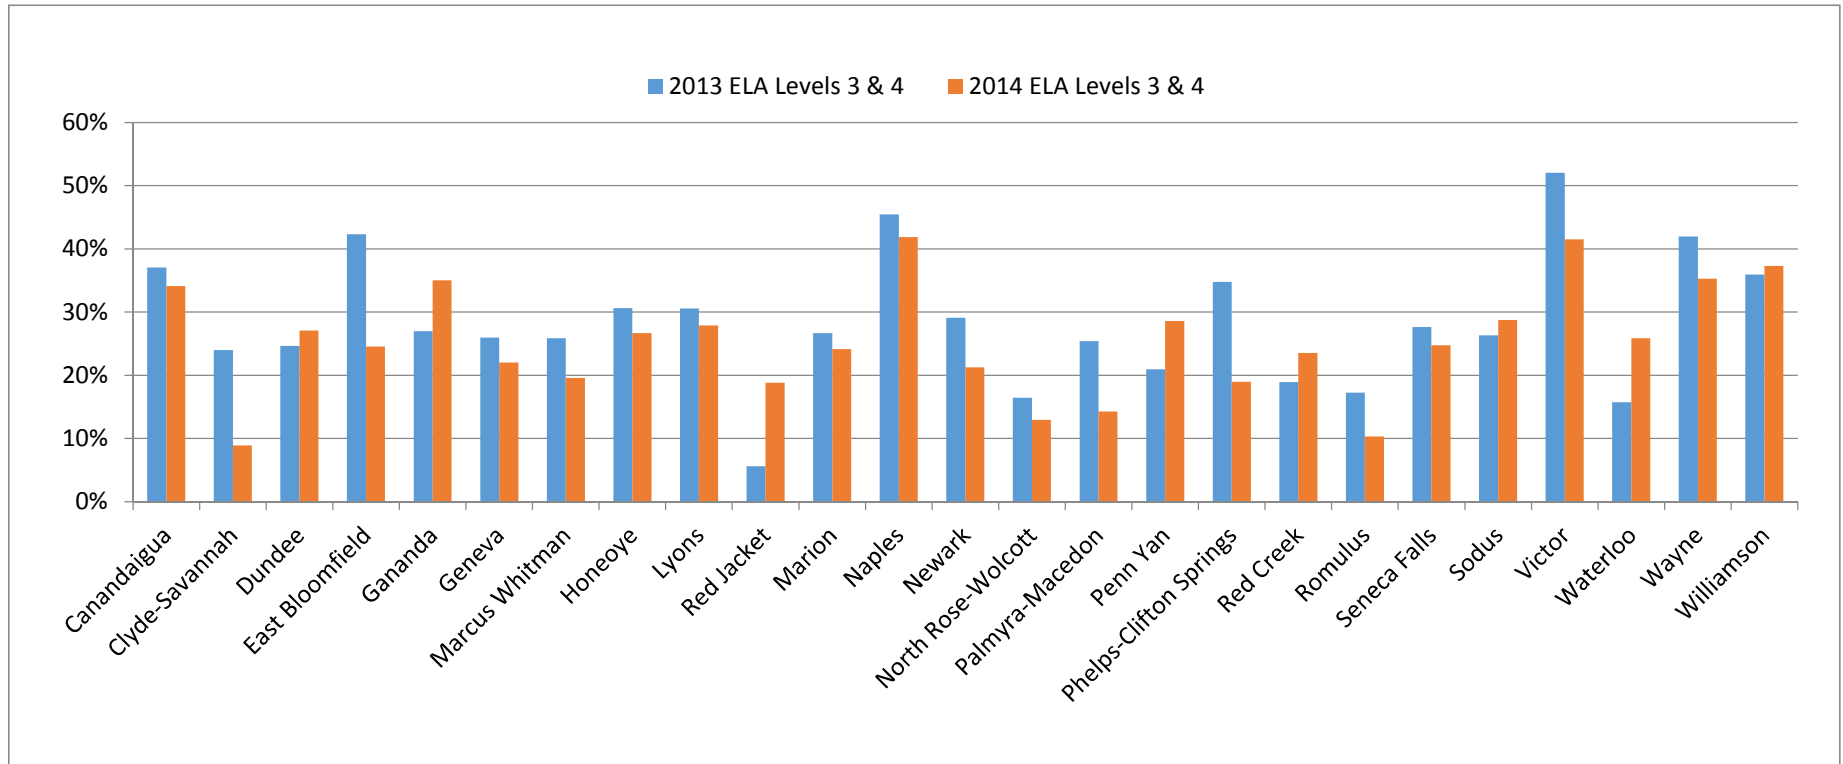

2013 and 2014 ELA 6
Percent Scoring at Level 3&4
WFL BOCES Component Districts

Performance Level	Canandaigua	Clyde-Savannah	Dundee	East Bloomfield	Gananda	Geneva	Marcus Whitman	Honeoye	Lyons	Red Jacket	Marion	Naples
2013 ELA Levels 3 & 4	37%	24%	25%	42%	27%	26%	26%	31%	31%	6%	27%	45%
2014 ELA Levels 3 & 4	34%	9%	27%	25%	35%	22%	20%	27%	28%	19%	24%	42%

Newark	North Rose-Wolcott	Palmyra-Macedon	Penn Yan	Phelps-Clifton Springs	Red Creek	Romulus	Seneca Falls	Sodus	Victor	Waterloo	Wayne	Williamson
29%	16%	25%	21%	35%	19%	17%	28%	26%	52%	16%	42%	36%
21%	13%	14%	29%	19%	24%	10%	25%	29%	41%	26%	35%	37%