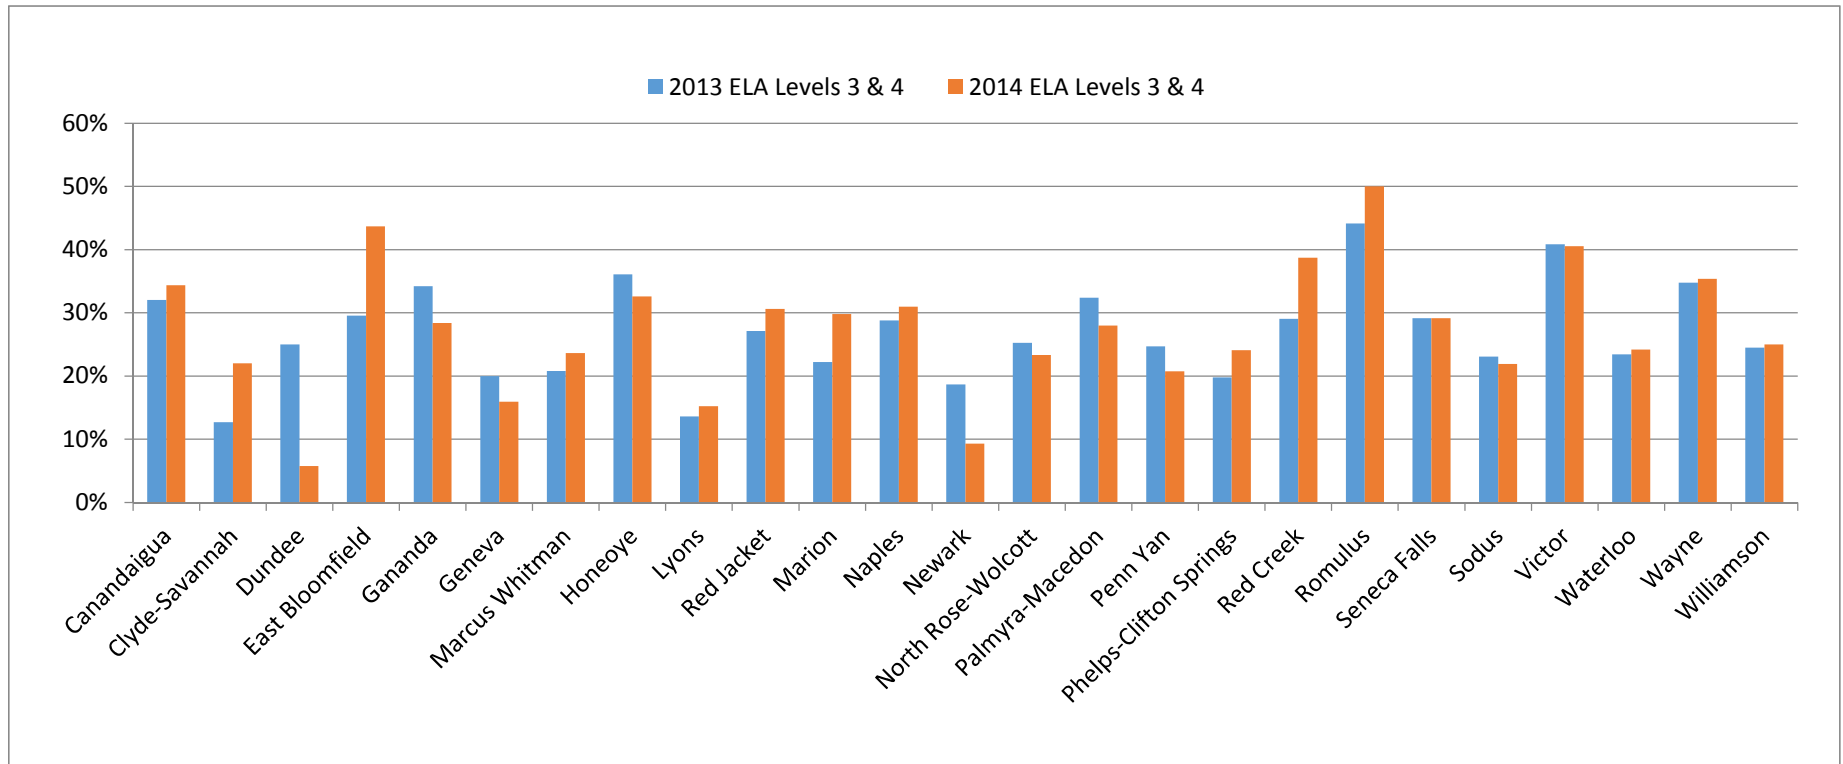

2013 and 2014 ELA 3
Percent Scoring at Level 3&4
WFL BOCES Component Districts

Performance Level	Canandaigua	Clyde-Savannah	Dundee	East Bloomfield	Gananda	Geneva	Marcus Whitman	Honeoye	Lyons	Red Jacket	Marion	Naples
2013 ELA Levels 3 & 4	32%	13%	25%	30%	34%	20%	21%	36%	14%	27%	22%	29%
2014 ELA Levels 3 & 4	34%	22%	6%	44%	28%	16%	24%	33%	15%	31%	30%	31%

Newark	North Rose-Wolcott	Palmyra-Macedon	Penn Yan	Phelps-Clifton Springs	Red Creek	Romulus	Seneca Falls	Sodus	Victor	Waterloo	Wayne	Williamson
19%	25%	32%	25%	20%	29%	44%	29%	23%	41%	23%	35%	24%
9%	23%	28%	21%	24%	39%	50%	29%	22%	41%	24%	35%	25%