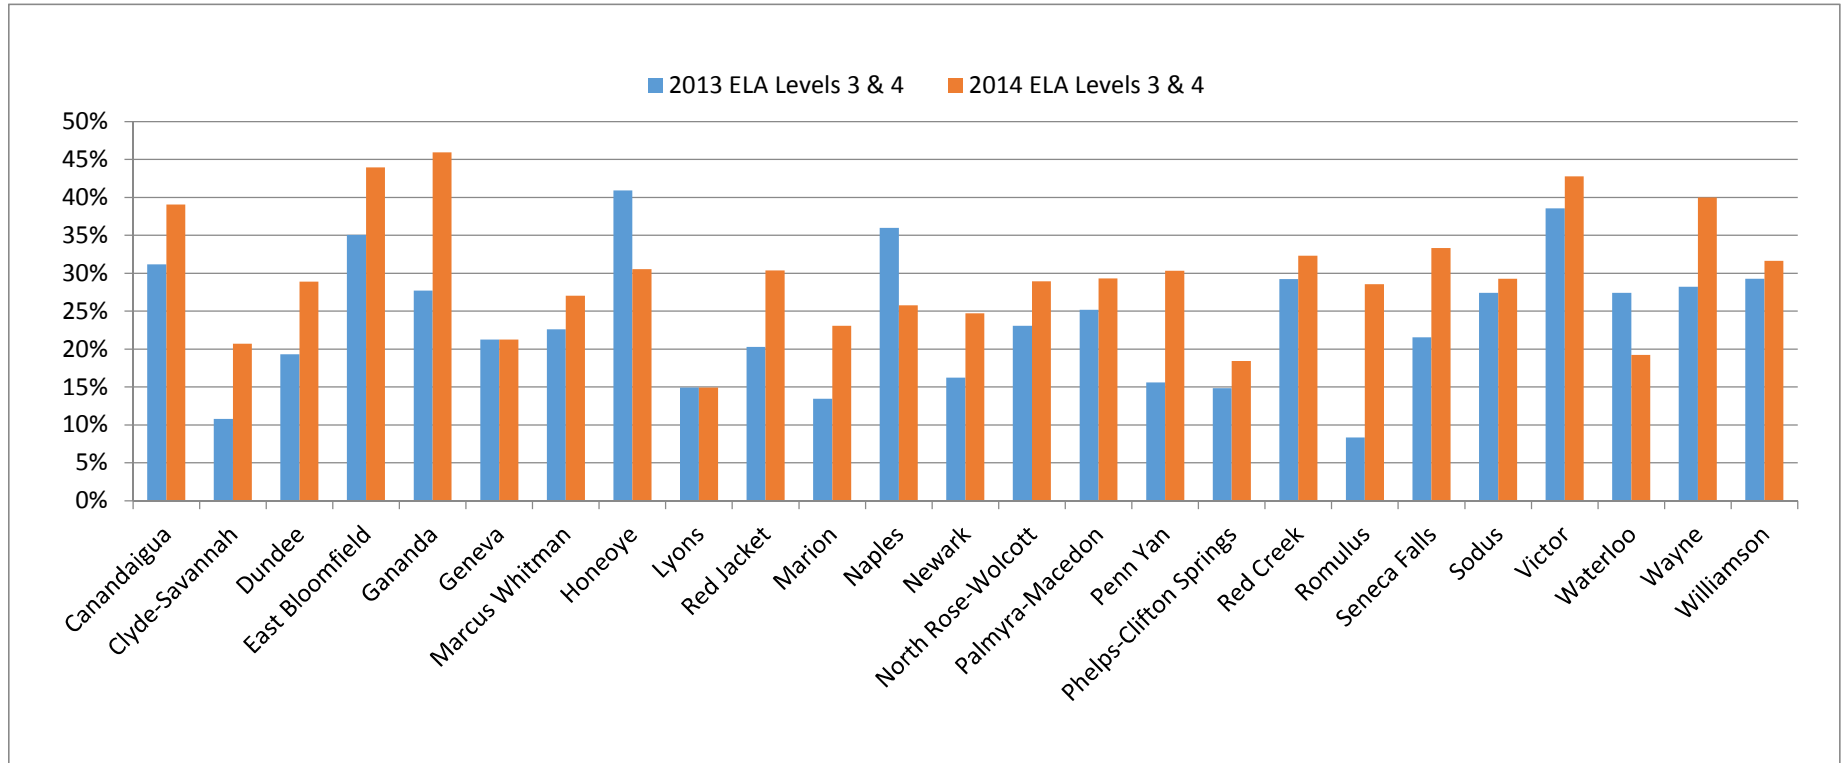

2013 and 2014 ELA 4
Percent Scoring at Level 3&4
WFL BOCES Component Districts

Performance Level	Canandaigua	Clyde-Savannah	Dundee	East Bloomfield	Gananda	Geneva	Marcus Whitman	Honeoye	Lyons	Red Jacket	Marion	Naples
2013 ELA Levels 3 & 4	31%	11%	19%	35%	28%	21%	23%	41%	15%	20%	13%	36%
2014 ELA Levels 3 & 4	39%	21%	29%	44%	46%	21%	27%	31%	15%	30%	23%	26%

Newark	North Rose-Wolcott	Palmyra-Macedon	Penn Yan	Phelps-Clifton Springs	Red Creek	Romulus	Seneca Falls	Sodus	Victor	Waterloo	Wayne	Williamson
16%	23%	25%	16%	15%	29%	8%	22%	27%	39%	27%	28%	29%
25%	29%	29%	30%	18%	32%	29%	33%	29%	43%	19%	40%	32%