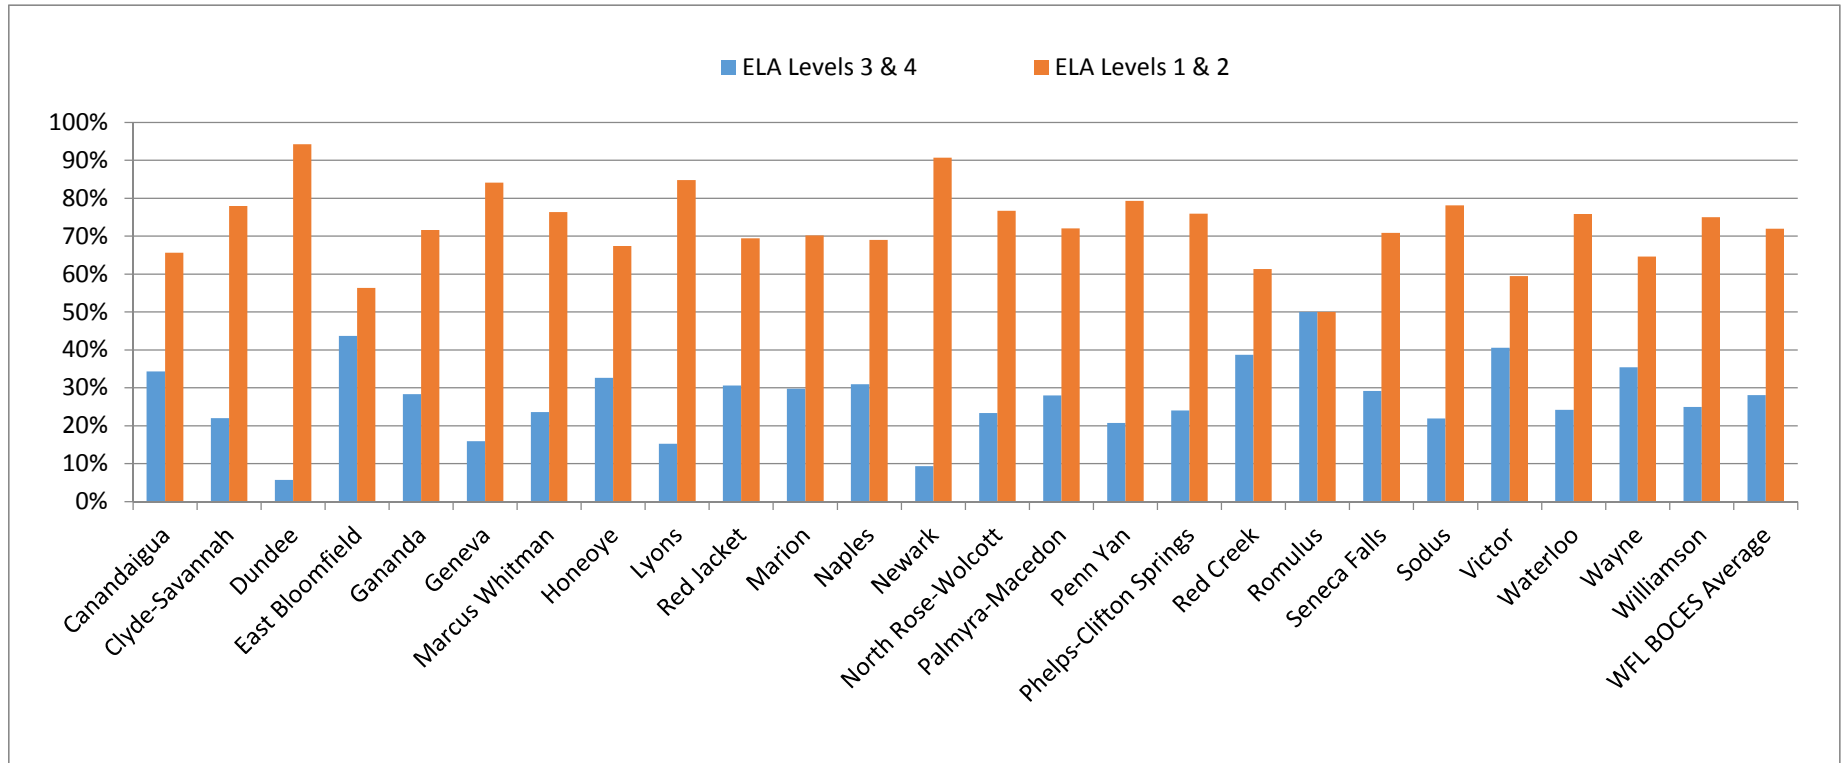

2013-14 ELA 3
 Combined Percent Scoring at Level 1&2 and 3&4
 WFL BOCES Component Districts

Performance Level	Canandaigua	Clyde-Savannah	Dundee	East Bloomfield	Gananda	Geneva	Marcus Whitman	Honeoye	Lyons	Red Jacket	Marion	Naples
ELA Levels 3 & 4	34%	22%	6%	44%	28%	16%	24%	33%	15%	31%	30%	31%
ELA Levels 1 & 2	66%	78%	94%	56%	72%	84%	76%	67%	85%	69%	70%	69%