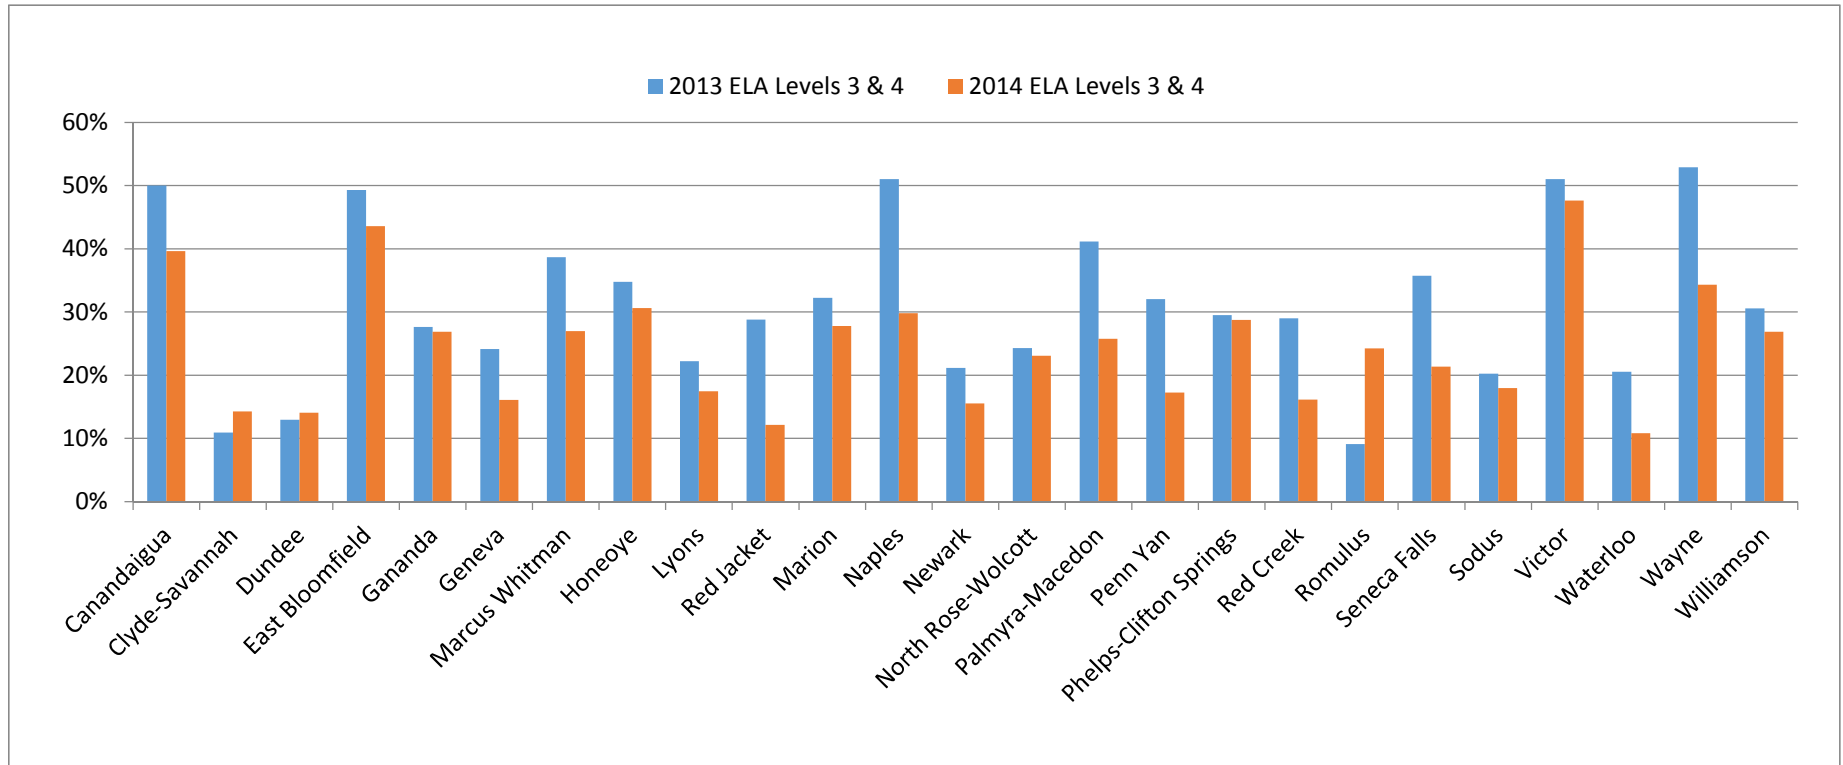

2013 and 2014 ELA 7
Percent Scoring at Level 3&4
WFL BOCES Component Districts

Performance Level	Canandaigua	Clyde-Savannah	Dundee	East Bloomfield	Gananda	Geneva	Marcus Whitman	Honeoye	Lyons	Red Jacket	Marion	Naples
2013 ELA Levels 3 & 4	50%	11%	13%	49%	28%	24%	39%	35%	22%	29%	32%	51%
2014 ELA Levels 3 & 4	40%	14%	14%	44%	27%	16%	27%	31%	17%	12%	28%	30%

Newark	North Rose-Wolcott	Palmyra-Macedon	Penn Yan	Phelps-Clifton Springs	Red Creek	Romulus	Seneca Falls	Sodus	Victor	Waterloo	Wayne	Williamson
21%	24%	41%	32%	29%	29%	9%	36%	20%	51%	21%	53%	31%
16%	23%	26%	17%	29%	16%	24%	21%	18%	48%	11%	34%	27%