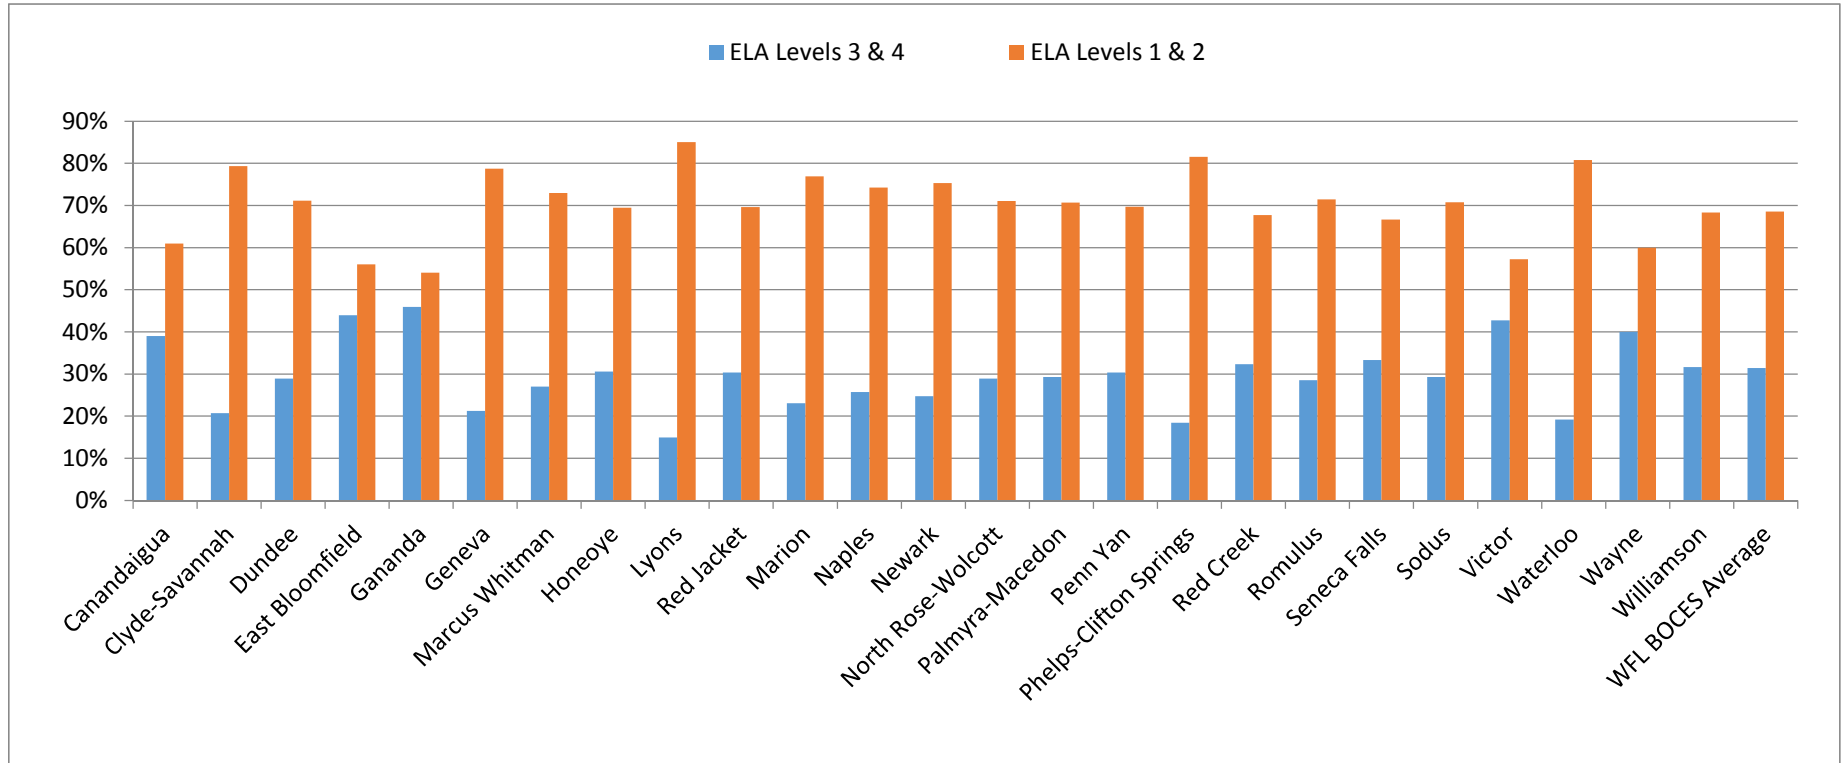

2013-14 ELA 4
Combined Percent Scoring at Level 1&2 and 3&4
WFL BOCES Component Districts

Performance Level	Canandaigua	Clyde-Savannah	Dundee	East Bloomfield	Gananda	Geneva	Marcus Whitman	Honeoye	Lyons	Red Jacket	Marion	Naples
ELA Levels 3 & 4	39%	21%	29%	44%	46%	21%	27%	31%	15%	30%	23%	26%
ELA Levels 1 & 2	61%	79%	71%	56%	54%	79%	73%	69%	85%	70%	77%	74%

	North Rose-Wolcott	Palmyra-Macedon	Penn Yan	Phelps-Clifton Springs	Red Creek	Romulus	Seneca Falls	Sodus	Victor	Waterloo	Wayne	Williamson	WFL BOCES Average
25%	29%	29%	30%	18%	32%	29%	33%	29%	43%	19%	40%	32%	31%
75%	71%	71%	70%	82%	68%	71%	67%	71%	57%	81%	60%	68%	69%