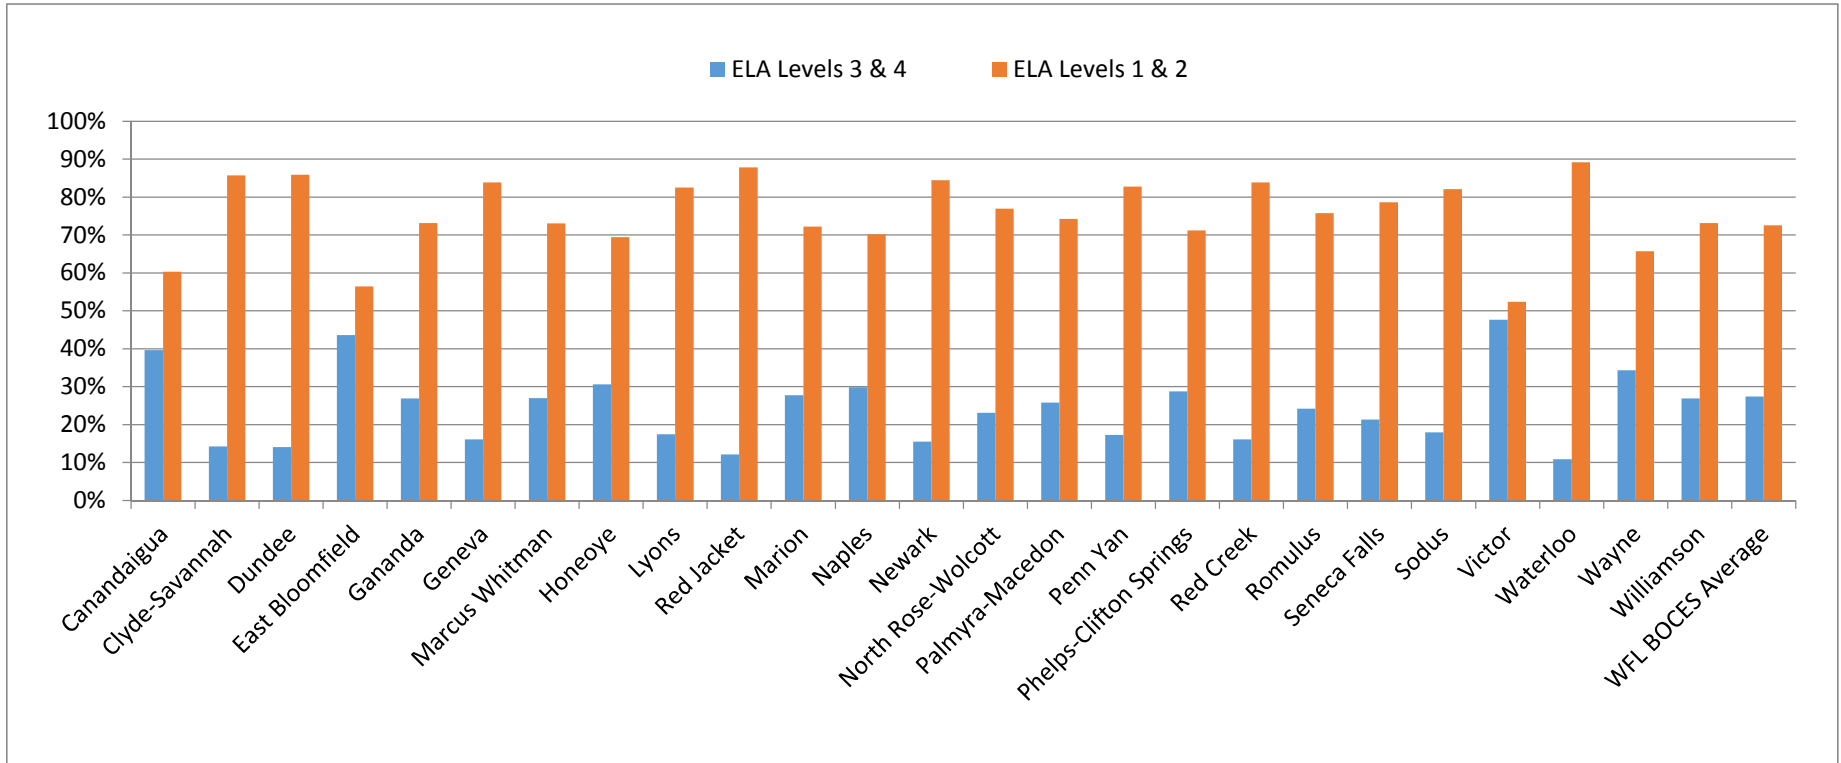

2013-14 ELA 7
Combined Percent Scoring at Level 1&2 and 3&4
WFL BOCES Component Districts

Performance Level	Canandaigua	Clyde-Savannah	Dundee	East Bloomfield	Gananda	Geneva	Marcus Whitman	Honeoye	Lyons	Red Jacket	Marion	Naples
ELA Levels 3 & 4	40%	14%	14%	44%	27%	16%	27%	31%	17%	12%	28%	30%
ELA Levels 1 & 2	60%	86%	86%	56%	73%	84%	73%	69%	83%	88%	72%	70%

	North Rose-Wolcott	Palmyra-Macedon	Penn Yan	Phelps-Clifton Springs	Red Creek	Romulus	Seneca Falls	Sodus	Victor	Waterloo	Wayne	Williamson	WFL BOCES Average
	16%	23%	26%	29%	16%	24%	21%	18%	48%	11%	34%	27%	27%
	84%	77%	74%	71%	84%	76%	79%	82%	52%	89%	66%	73%	73%