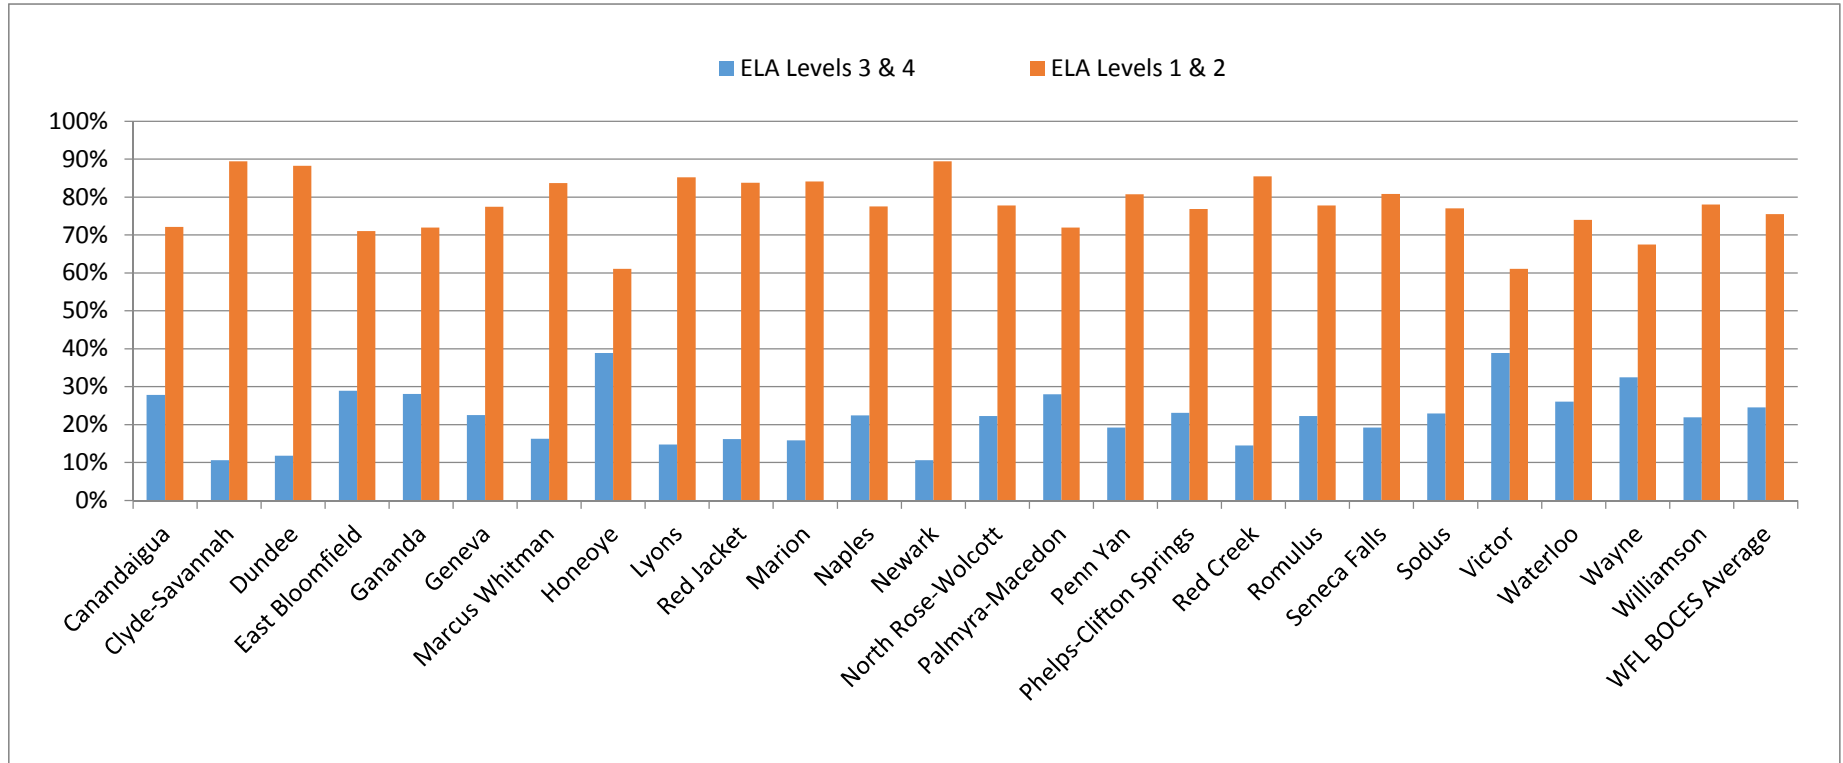

2013-14 ELA 5
Combined Percent Scoring at Level 1&2 and 3&4
WFL BOCES Component Districts

Performance Level	Canandaigua	Clyde-Savannah	Dundee	East Bloomfield	Gananda	Geneva	Marcus Whitman	Honeoye	Lyons	Red Jacket	Marion	Naples
ELA Levels 3 & 4	28%	11%	12%	29%	28%	23%	16%	39%	15%	16%	16%	22%
ELA Levels 1 & 2	72%	89%	88%	71%	72%	77%	84%	61%	85%	84%	84%	78%

Newark	North Rose-Wolcott	Palmyra-Macedon	Penn Yan	Phelps-Clifton Springs	Red Creek	Romulus	Seneca Falls	Sodus	Victor	Waterloo	Wayne	Williamson	WFL BOCES Average
11%	22%	28%	19%	23%	15%	22%	19%	23%	39%	26%	33%	22%	25%
89%	78%	72%	81%	77%	85%	78%	81%	77%	61%	74%	67%	78%	75%